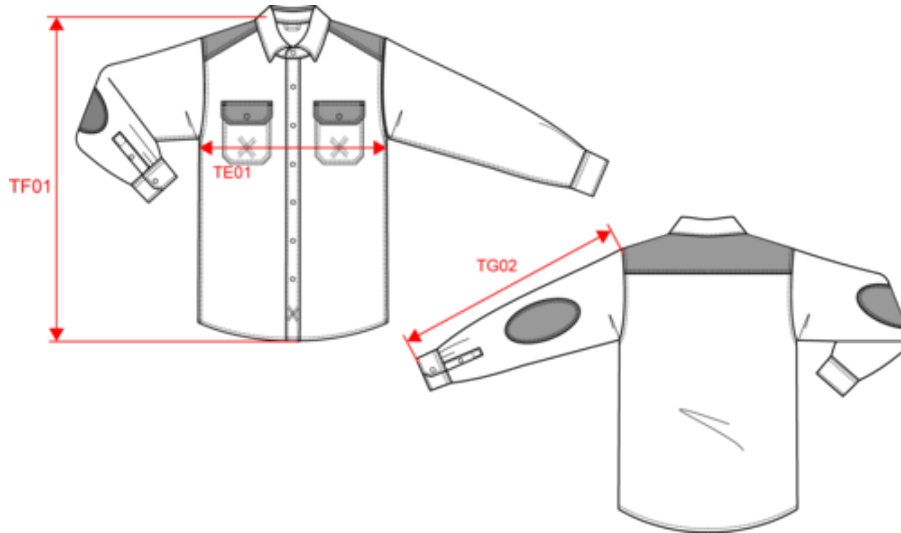

Dimensions (cm)

Measurements in cm	S	M	L	XL	XXL	3XL	4XL	5XL
TE01 - 1/2 chest width at 1.5cm below armhole	54.00	57.00	60.00	63.00	66.00	69.00	72.00	75.00
TF01 - Total height from HSP	73.50	75.50	77.50	79.50	81.50	83.50	85.50	87.50
TG02 - Long sleeve length	65.00	66.00	67.00	68.00	69.00	70.00	71.00	72.00